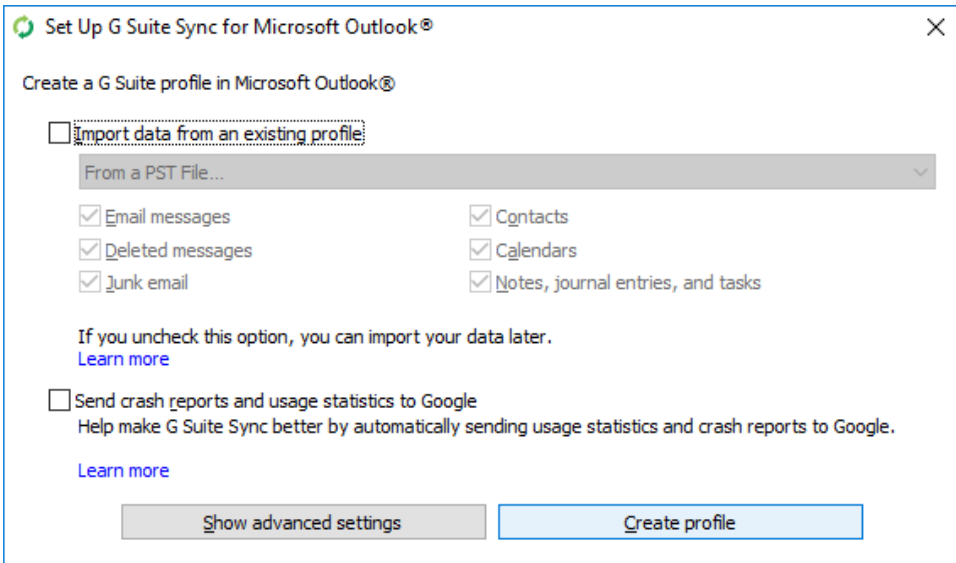

g.

h.

i.

j.

k. At this point, Outlook should be syncing mail from Google